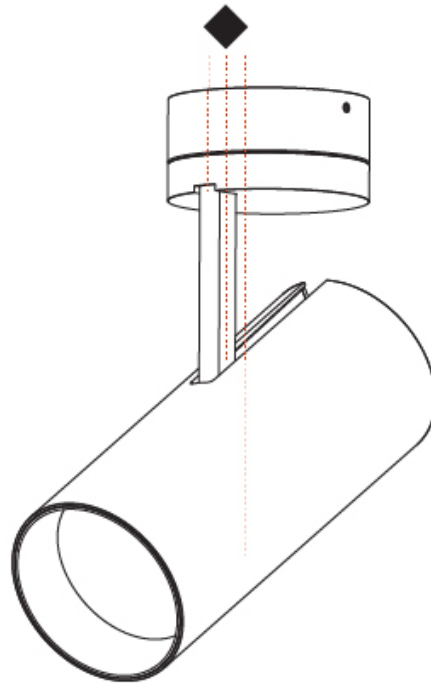

#### PHYSICAL

Shape: Cylinder
Diameter (mm): 90
Diameter (in): 3 5/16
Height (mm): 210
Height (in): 8 1/4
Max. Overall Height (mm): 255
Max. Overall Height (in): 10 1/16
Light Distribution: Adjustable / Direct
Weight (kg): 1.184
Weight (lbs): 2.60
Fixture Finish: SSR / BKV / CWI / CRY / HAB / UFT / ITA / RUA / FTG / MYG / LOD / PUS / FRO / FUP / KIA / POP / BLS / SPG / MEY / GOH / GUM / CHC / COM / ABZ / JAG / OBR / MOS / ROR
Fixture Material: Aluminum Die Cast

## IMAGINE 90 SURFACE

#### PHYSICAL

Shape: Round  
 Diameter (mm): 90  
 Diameter (in): 3 9/16  
 Height (mm): 210  
 Height (in): 8 1/4  
 Max. Overall Height (mm): 255  
 Max. Overall Height (in): 10 1/16  
 Light Distribution: Adjustable / Direct  
 Weight (kg): 1.184  
 Weight (lbs): 2.60  
 Fixture Finish: SSR / BKV / CWI / CRY / HAB / UFT / ITA / RUA / FTG / MYG / LOD / PUS / FRO / FUP / KIA / POP / BLS / SPG / MEY / GOH / GUM / CHC / COM / ABZ / JAG / OBR / MOS / ROR  
 Fixture Material: Aluminum Die Cast